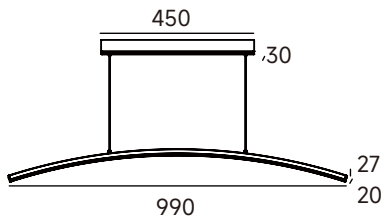

WH BK

Blade

- Material: Aluminum + PC diffuser.
- Voltage: 220~240V.
- 0~10 Dimmable/Non Dimmable.

LED

RA>
90

| CODE | Watts | CCT | Lumen |
|---------|-------|---|---------|
| 3P38211 | 24W |  3000K | 1560 lm |